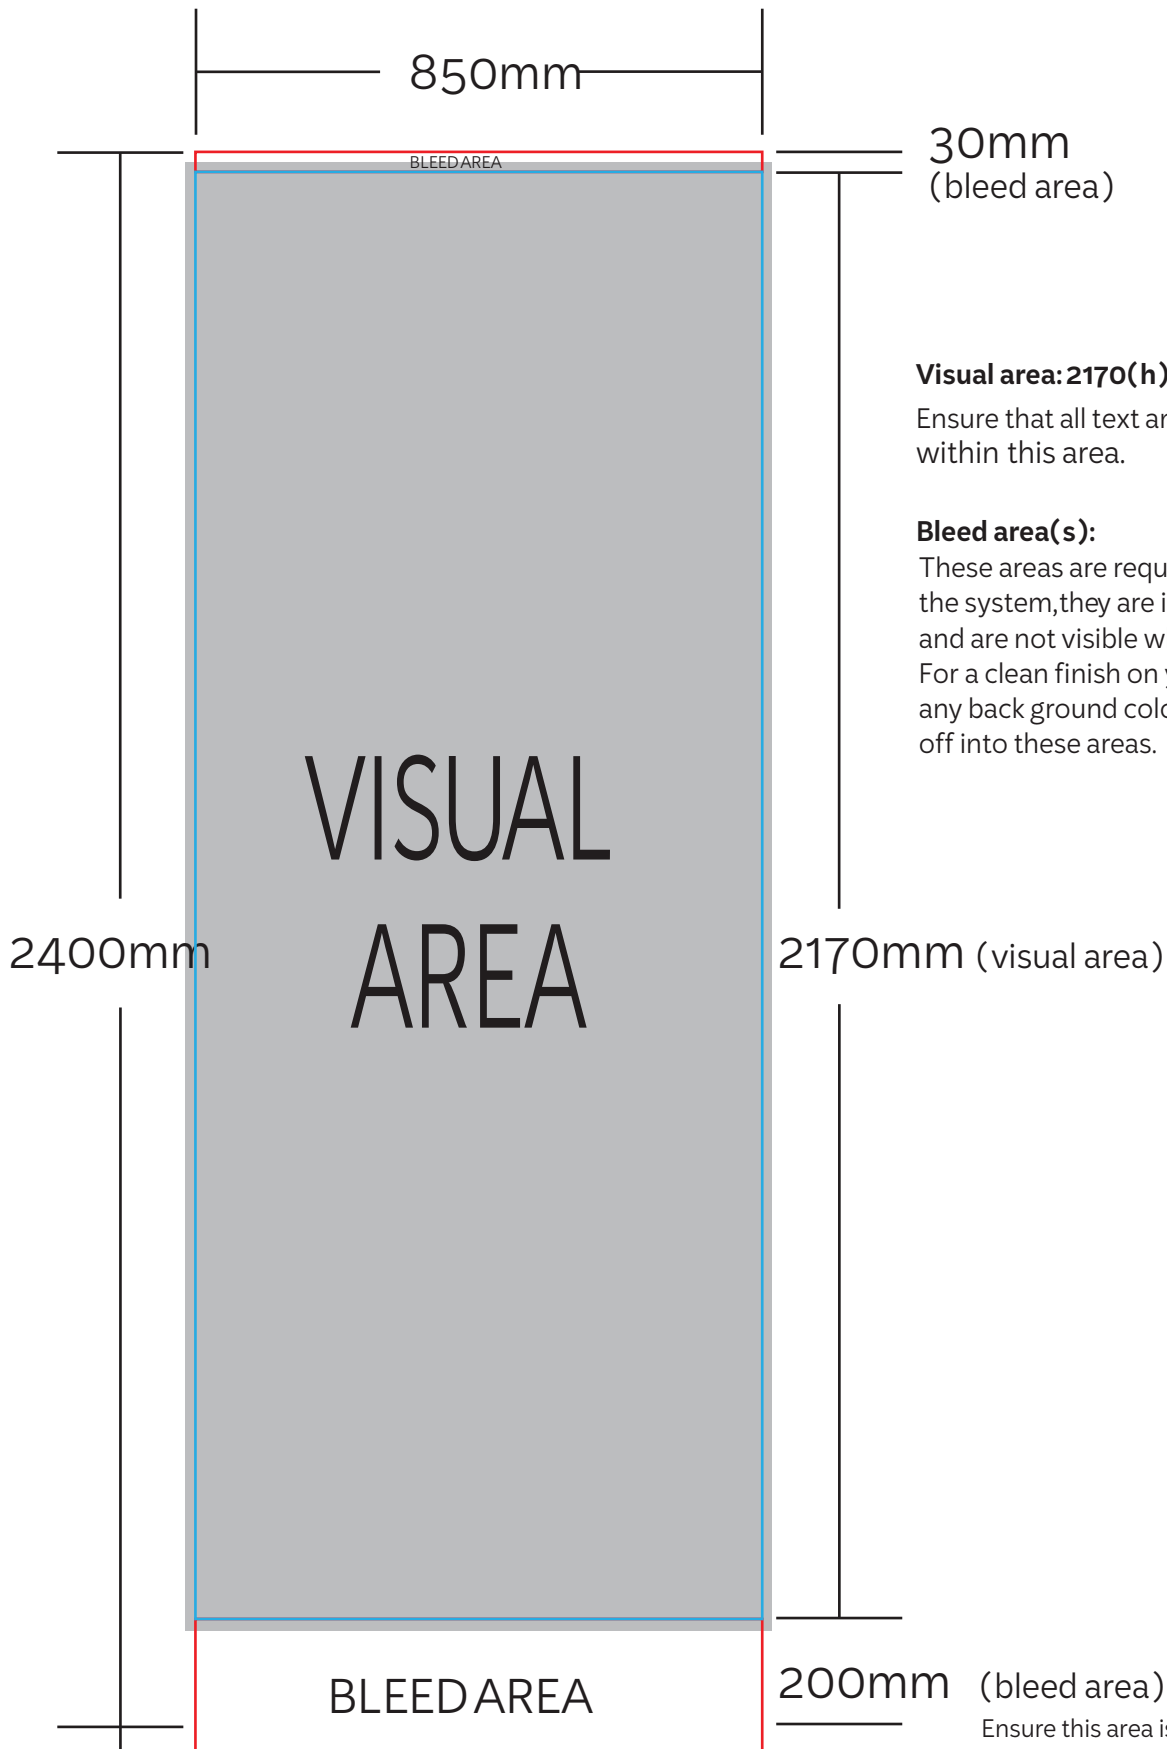

# premium pull up banner (850mm x 2170mm)

**Visual area: 2170(h) x 850(w)**

Ensure that all text and logos are kept within this area.

**Bleed area(s):**

These areas are required for attachment to the system, they are inserted into the frame, and are not visible when erect.

For a clean finish on your display make sure any background colours or graphics bleed off into these areas.

Ensure this area is included in the artwork and is 200mm when at full size (if creating artwork at half size it will be 100mm, quarter will be 50mm etc). It is important for the system's operation.