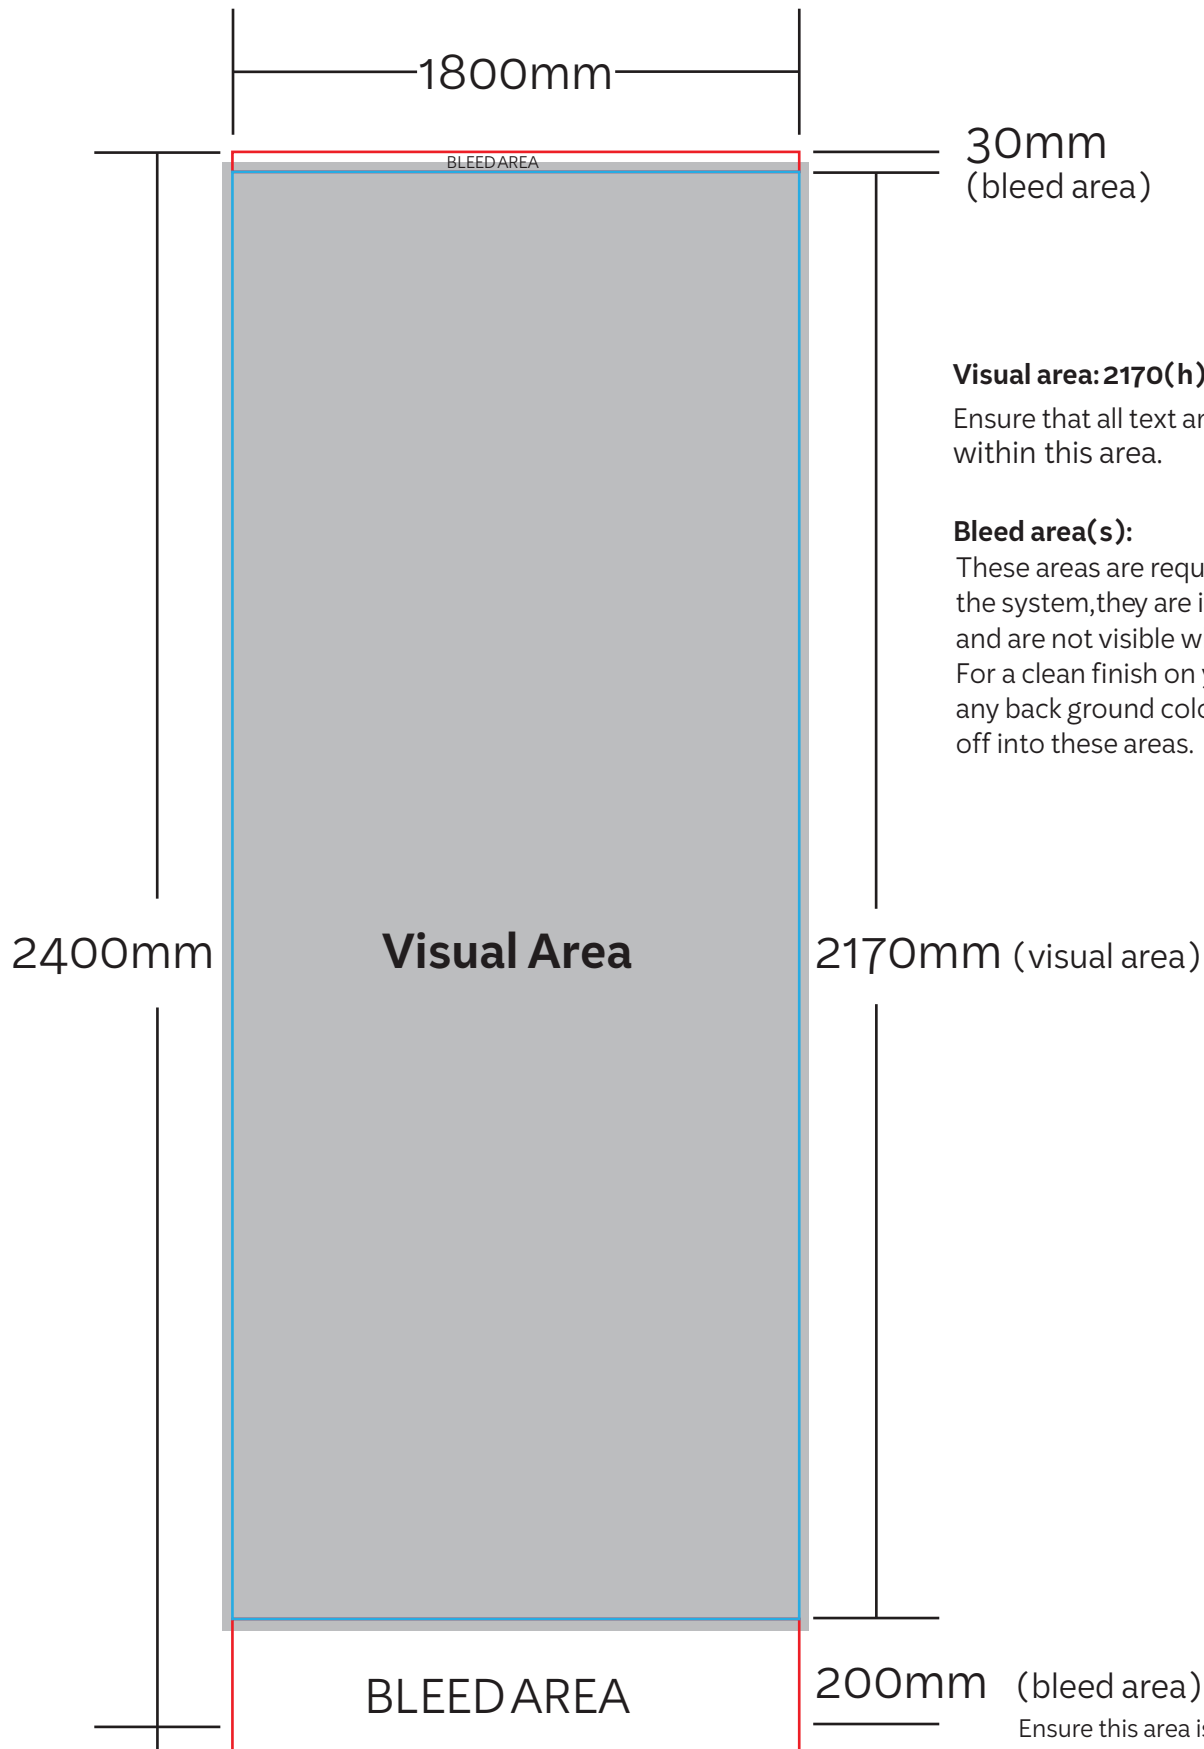

premium pull up banner (1800mm x 2170mm)

Visual area: 2170(h) x 1800(w)

Ensure that all text and logos are kept within this area.

Bleed area(s):

These areas are required for attachment to the system, they are inserted into the frame, and are not visible when erect.

For a clean finish on your display make sure any background colours or graphics bleed off into these areas.

Ensure this area is included in the artwork and is 200mm when at full size (if creating artwork at half size it will be 100mm, quarter will be 50mm etc). It is important for the system's operation.