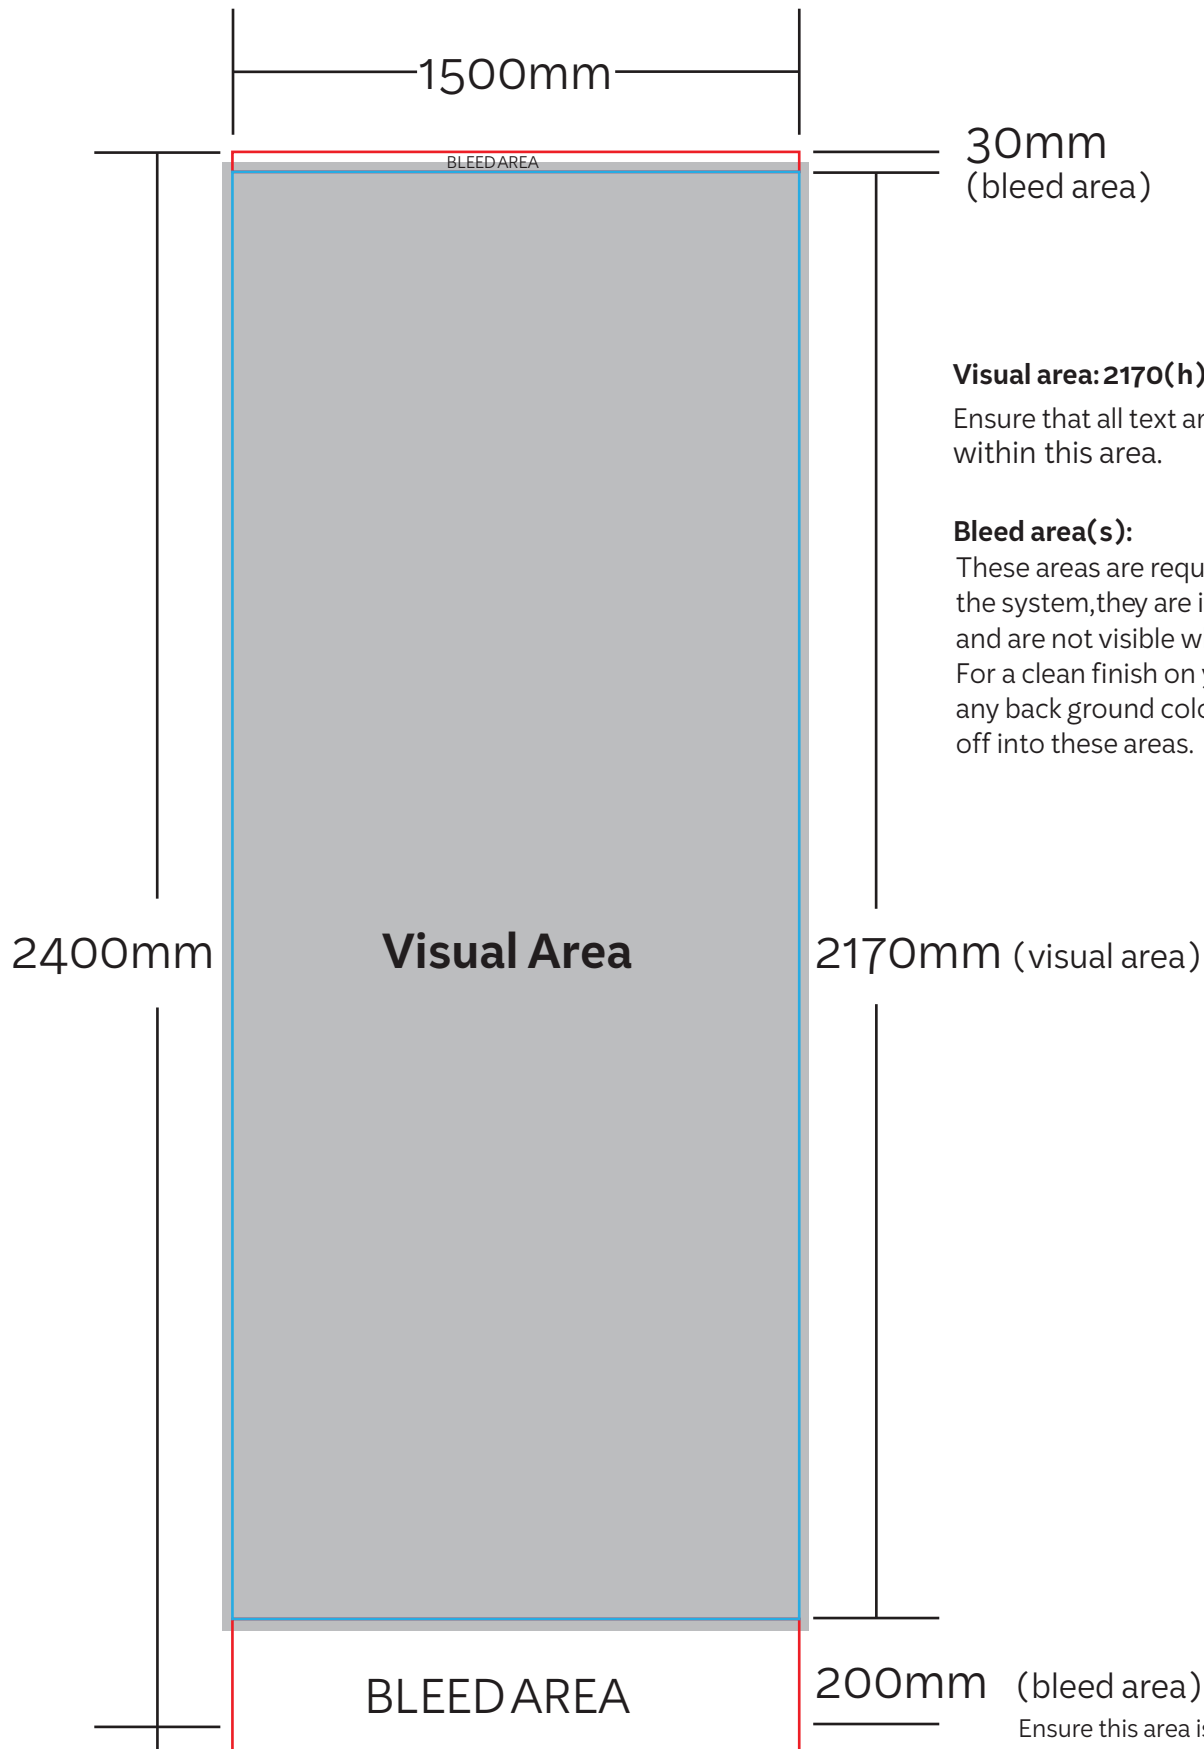

premium pull up banner (1500mm x 2170mm)

Visual area: 2170(h) x 1500(w)

Ensure that all text and logos are kept within this area.

Bleed area(s):

These areas are required for attachment to the system, they are inserted into the frame, and are not visible when erect.

For a clean finish on your display make sure any background colours or graphics bleed off into these areas.

Ensure this area is included in the artwork and is 200mm when at full size (if creating artwork at half size it will be 100mm, quarter will be 50mm etc). It is important for the system's operation.