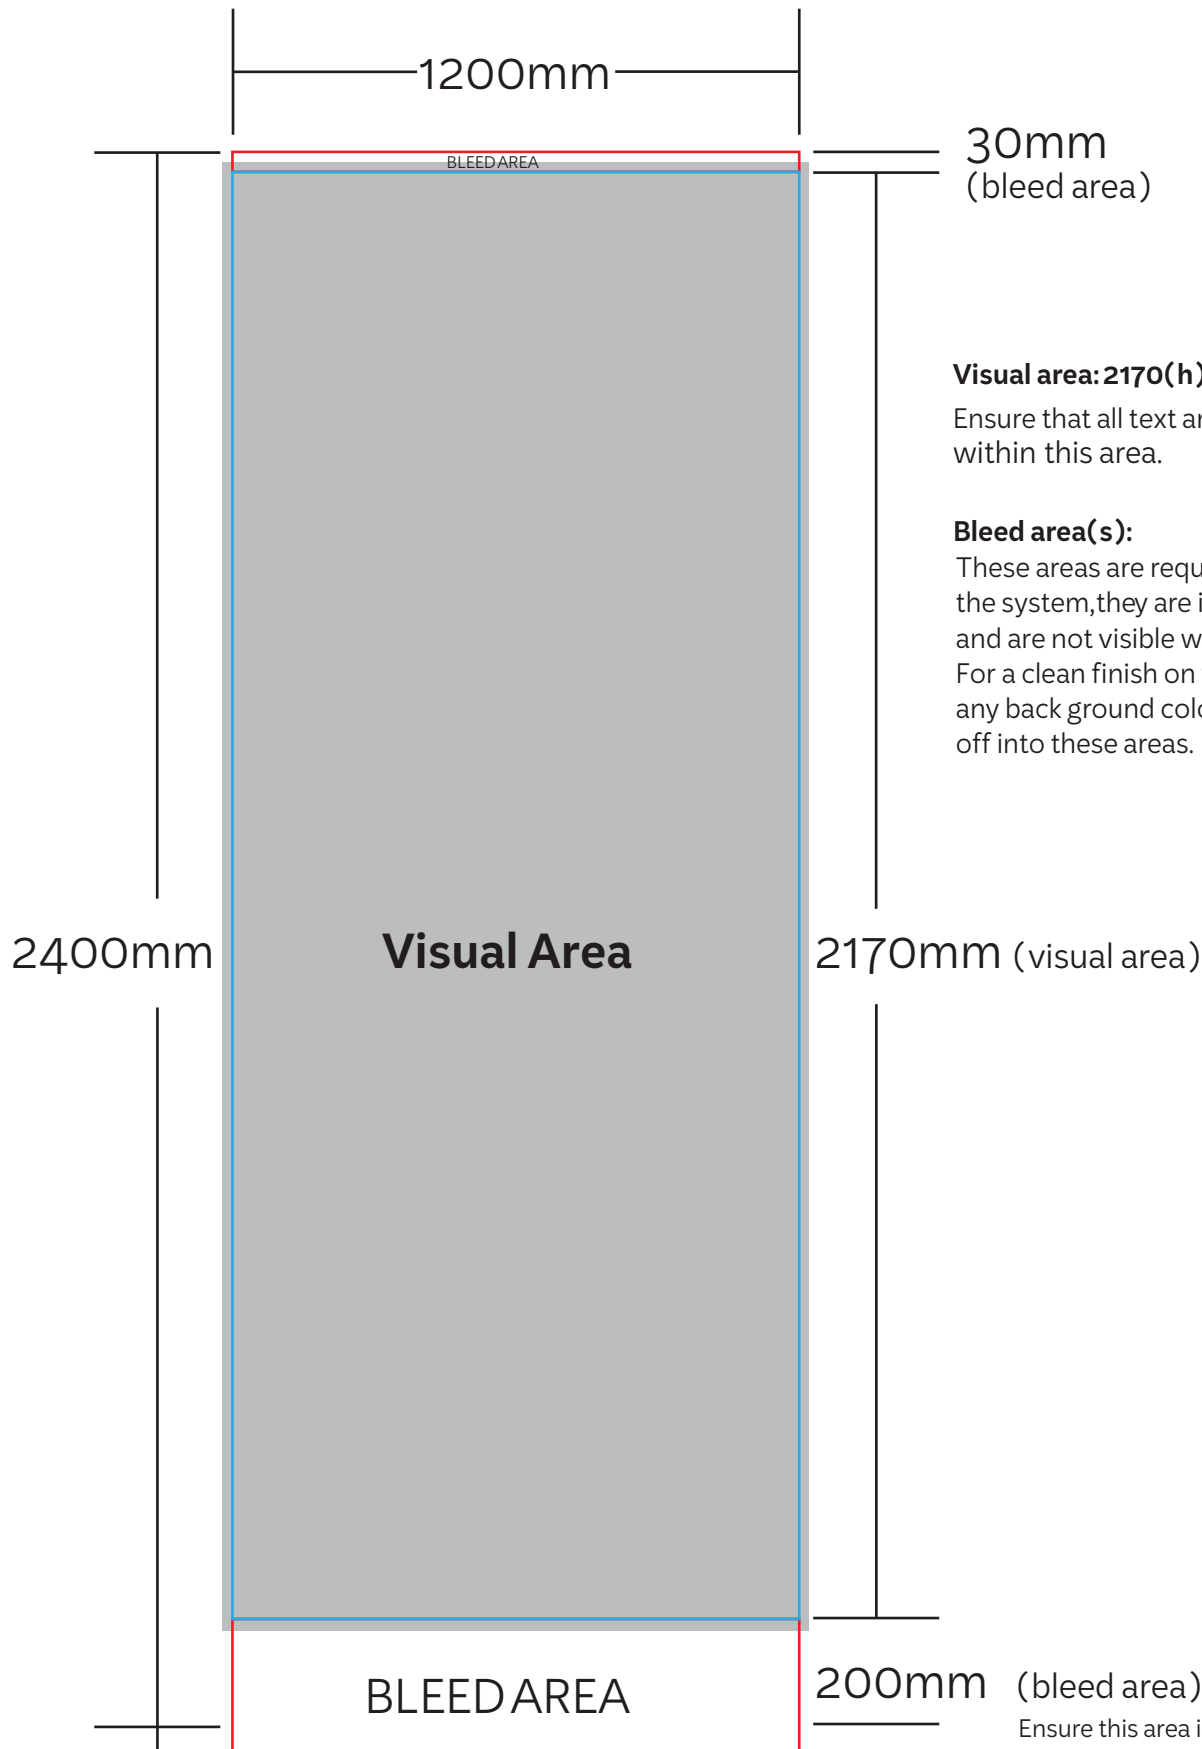

premium pull up banner (1200mm x 2170mm)

Visual area: 2170(h) x 1200(w)

Ensure that all text and logos are kept within this area.

Bleed area(s):

These areas are required for attachment to the system, they are inserted into the frame, and are not visible when erect.

For a clean finish on your display make sure any background colours or graphics bleed off into these areas.

Ensure this area is included in the artwork and is 200mm when at full size (if creating artwork at half size it will be 100mm, quarter will be 50mm etc). It is important for the system's operation.